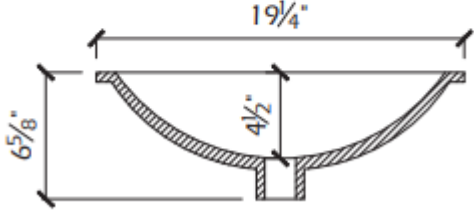

Solid Surface Solutions

**BL-1712SWVS**

**BOWL**

VANITY BOWL

SMALL WAVE

SECTION A-A

**DESCRIPTION:**

Inside Dimensions:

	Length	Width	Depth
inches	17 1/4	12	4 1/2

Integral Bowl

Drain: 1 3/4" standard drain outlet

Not ADA compliant

Meets or exceeds ANSI/ICPA SS-1-2001 Performance standards for Solid Surface materials

Available in Vendura Solid, Natural and Granulated colors