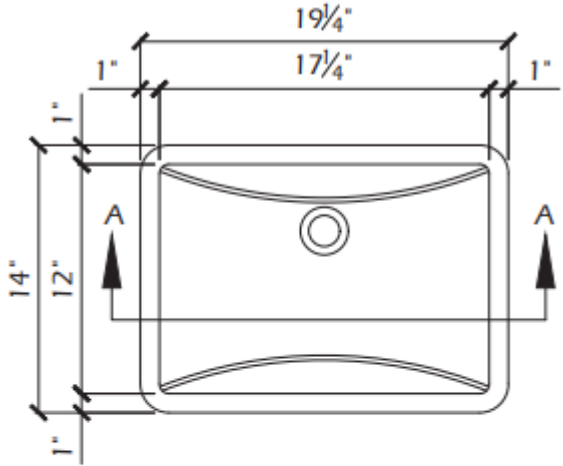

Solid Surface Solutions

**BL-1712SWVS**

**BOWL**

VANITY BOWL

SMALL WAVE

SECTION A-A

**DESCRIPTION:**

Inside Dimensions:

	Length	Width	Depth
inches	17 1/4	12	4 1/2

Integral Bowl

Drain: 1 3/4" standard drain outlet

Not ADA compliant

Meets or exceeds ANSI/ICPA SS-1-2001 Performance standards for Solid Surface materials

Available in Vendura Solid, Natural and Granulated colors