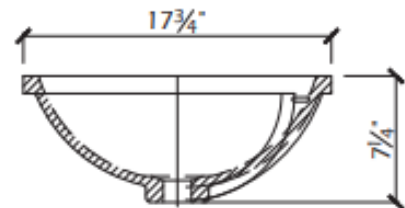

BL-1612OLVS

BOWL

VANITY BOWL

OVELLA

Solid Surface Solutions

SECTION A-A

SECTION B-B

DESCRIPTION:

Inside Dimensions:

	Length	Width	Depth
inches	16	12	5 3/4

Integral Bowl

Drain: 1 3/4" standard drain outlet

ADA compliant

Meets or exceeds ANSI/ICPA SS-1-2001 Performance standards for Solid Surface materials