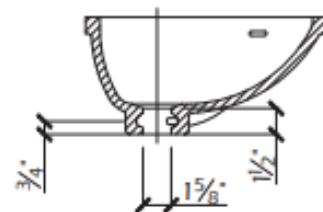

BL-1612OLVS

BOWL

VANITY BOWL

OVELLA

Solid Surface Solutions

SECTION A-A

SECTION B-B

DESCRIPTION:

Inside Dimensions:

	Length	Width	Depth
inches	16	12	5 3/4

Integral Bowl

Drain: 1 3/4" standard drain outlet

ADA compliant

Meets or exceeds ANSI/ICPA SS-1-2001 Performance standards for Solid Surface materials