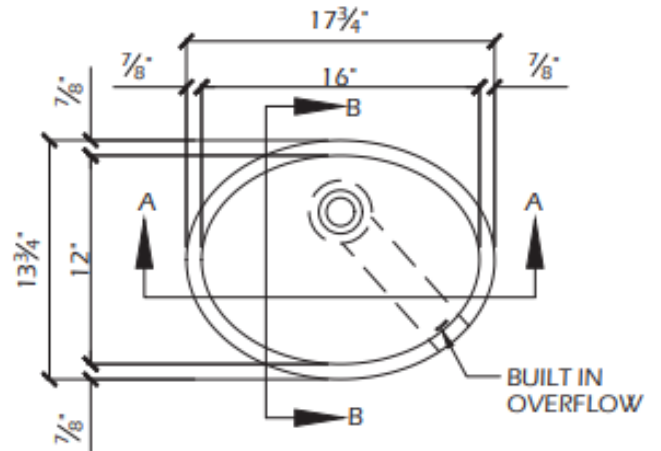

BL-1612OLVS

BOWL

VANITY BOWL

OVELLA

Solid Surface Solutions

SECTION A-A

SECTION B-B

DESCRIPTION:

Inside Dimensions:

	Length	Width	Depth
inches	16	12	5 3/4

Integral Bowl

Drain: 1 3/4" standard drain outlet

ADA compliant

Meets or exceeds ANSI/ICPA SS-1-2001 Performance standards for Solid Surface materials