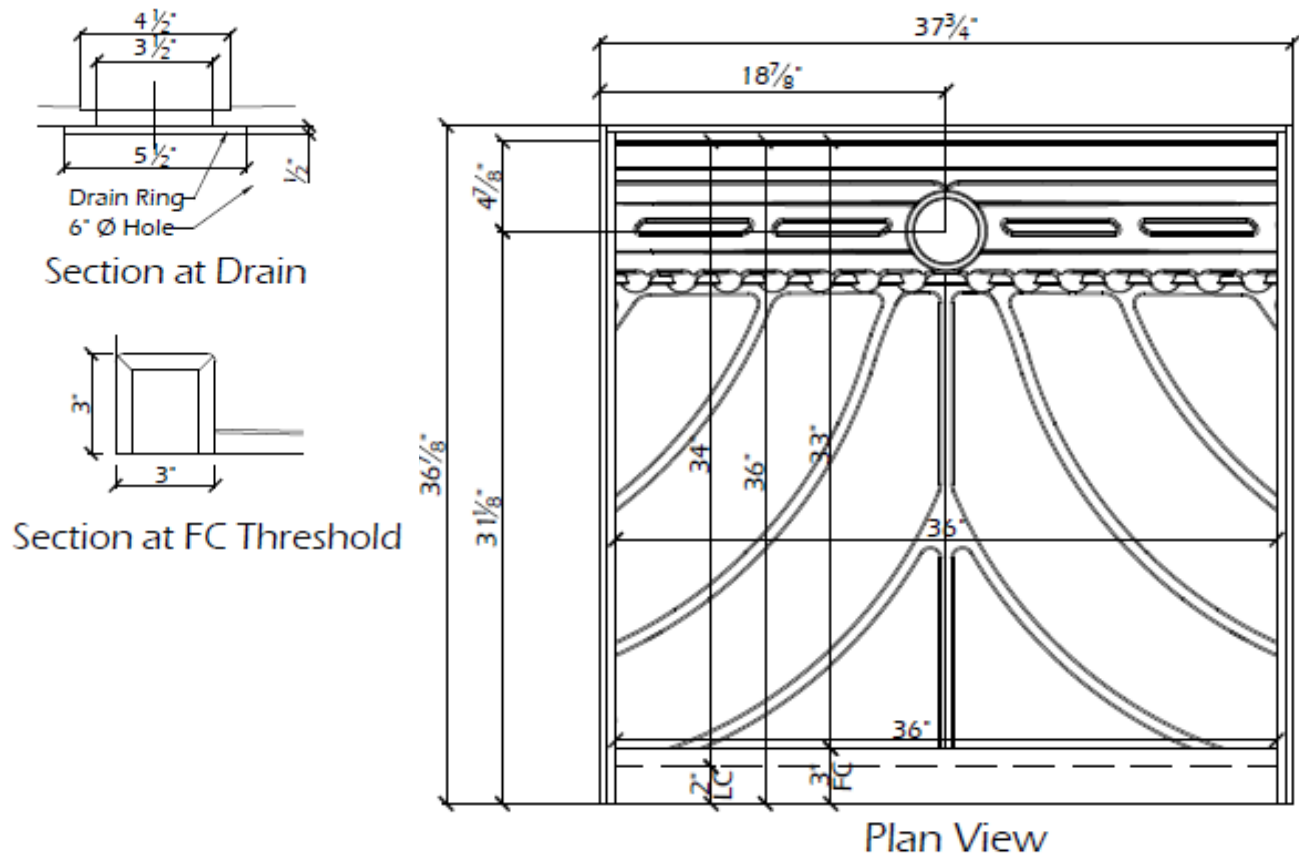

# SHOWER BASE

FULL CURB

REAR TRENCH DRAIN

Solid Surface Solutions

## DESCRIPTION:

Interior Dimensions: 36" x 36"

Curb Type: Full Curb

Drain: Rear Dual Trench Drain

Not ADA compliant

Textured Base—available in the solid and natural collection

Sanded Base—available in all Vendura colors and custom color matches