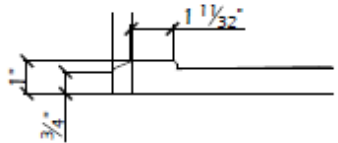

3636RDTD-LC

SHOWER BASE

LOW CURB

REAR DUAL TRENCH DRAIN

Solid Surface Solutions

Plan View

DESCRIPTION:

Interior Dimensions: 36" x 36"

Curb Type: Low Curb

Drain: Rear Dual Trench Drain

ADA compliant

Textured Base—available in the solid and natural collection

Sanded Base—available in all Vendura colors and custom color matches

Available with Ligature-Resistant Drain Option