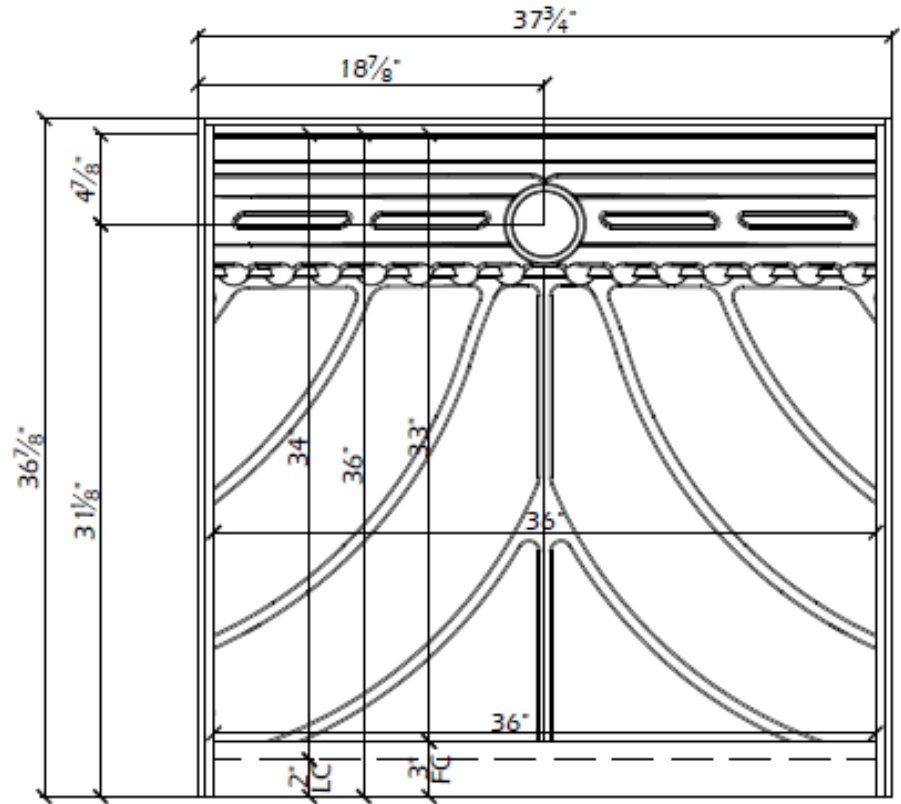

3636RDTD-LC

SHOWER BASE

LOW CURB

REAR DUAL TRENCH DRAIN

Solid Surface Solutions

Plan View

DESCRIPTION:

Interior Dimensions: 36" x 36"

Curb Type: Low Curb

Drain: Rear Dual Trench Drain

ADA compliant

Textured Base—available in the solid and natural collection

Sanded Base—available in all Vendura colors and custom color matches

Available with Ligature-Resistant Drain Option