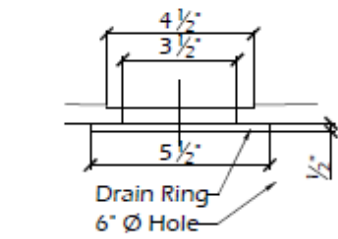

3636RDTD-LC

SHOWER BASE

LOW CURB

REAR DUAL TRENCH DRAIN

Solid Surface Solutions

Plan View

DESCRIPTION:

Interior Dimensions: 36" x 36"

Curb Type: Low Curb

Drain: Rear Dual Trench Drain

ADA compliant

Textured Base—available in the solid and natural collection

Sanded Base—available in all Vendura colors and custom color matches

Available with Ligature-Resistant Drain Option