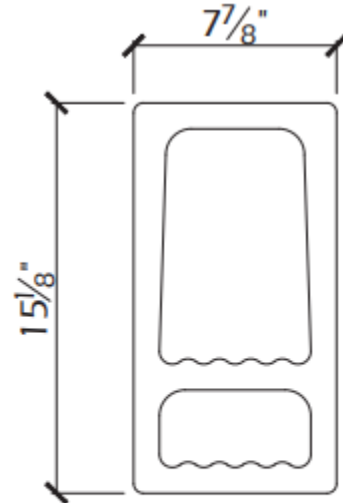

AC-1508RSSS

ACCESSORY

RECESSED

SOAP/SHAMPOO SHELF

Solid Surface Solutions

DESCRIPTION:

Dimensions: 15 1/8" x 7 7/8"

Installation Method: Recessed