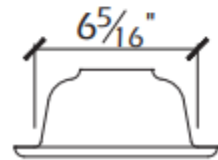

AC-1508RSSS

ACCESSORY

RECESSED

SOAP/SHAMPOO SHELF

Solid Surface Solutions

DESCRIPTION:

Dimensions: 15 1/8" x 7 7/8"

Installation Method: Recessed