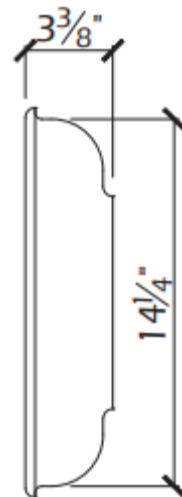

AC-1508RSSS

ACCESSORY

RECESSED

SOAP/SHAMPOO SHELF

Solid Surface Solutions

DESCRIPTION:

Dimensions: 15 1/8" x 7 7/8"

Installation Method: Recessed