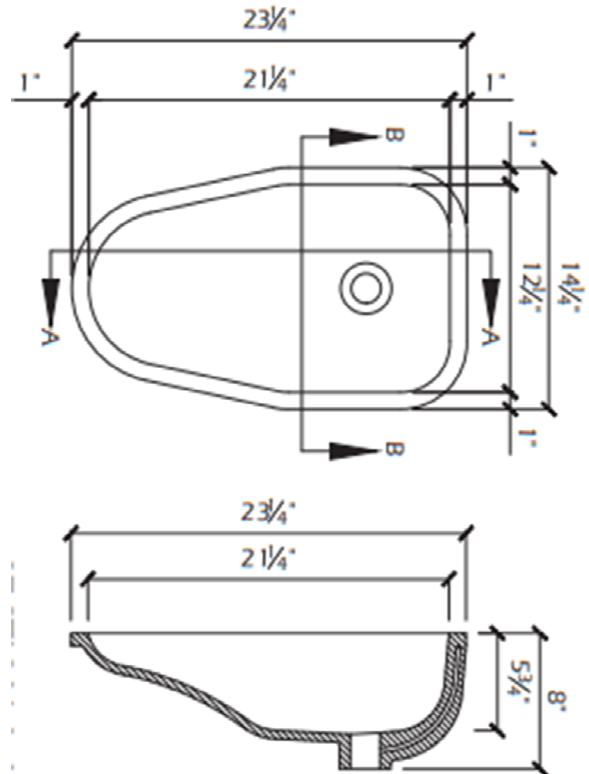

BL-2112BBSB

SINK

SINK

BABY SINK

Solid Surface Solutions

DESCRIPTION:

Inside Dimensions:

	Length	Width	Depth
inches	21 1/4	12 1/4	5 3/4

Integral Bowl

Drain: 1 3/4" standard drain outlet

Not ADA compliant

Meets or exceeds ANSI/ICPA SS-1-2001 Performance standards for Solid Surface materials

Available in Vendura Solid, Natural and Granulated colors